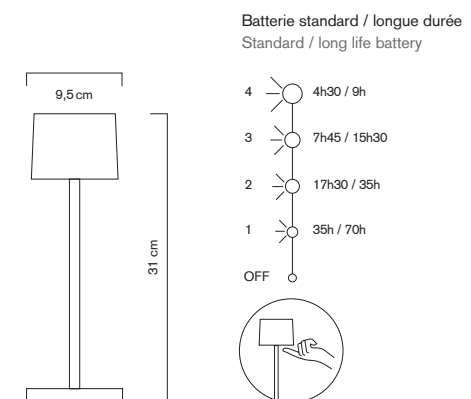

Lampe rechargeable avec interrupteur tactile. Disponible en 4 finitions.
Livrée avec batterie standard (ou longue durée en option)
Rechargeable lamp with tactile switch. 4 finishes available.
Supplied with standard battery (or long-life as an option)