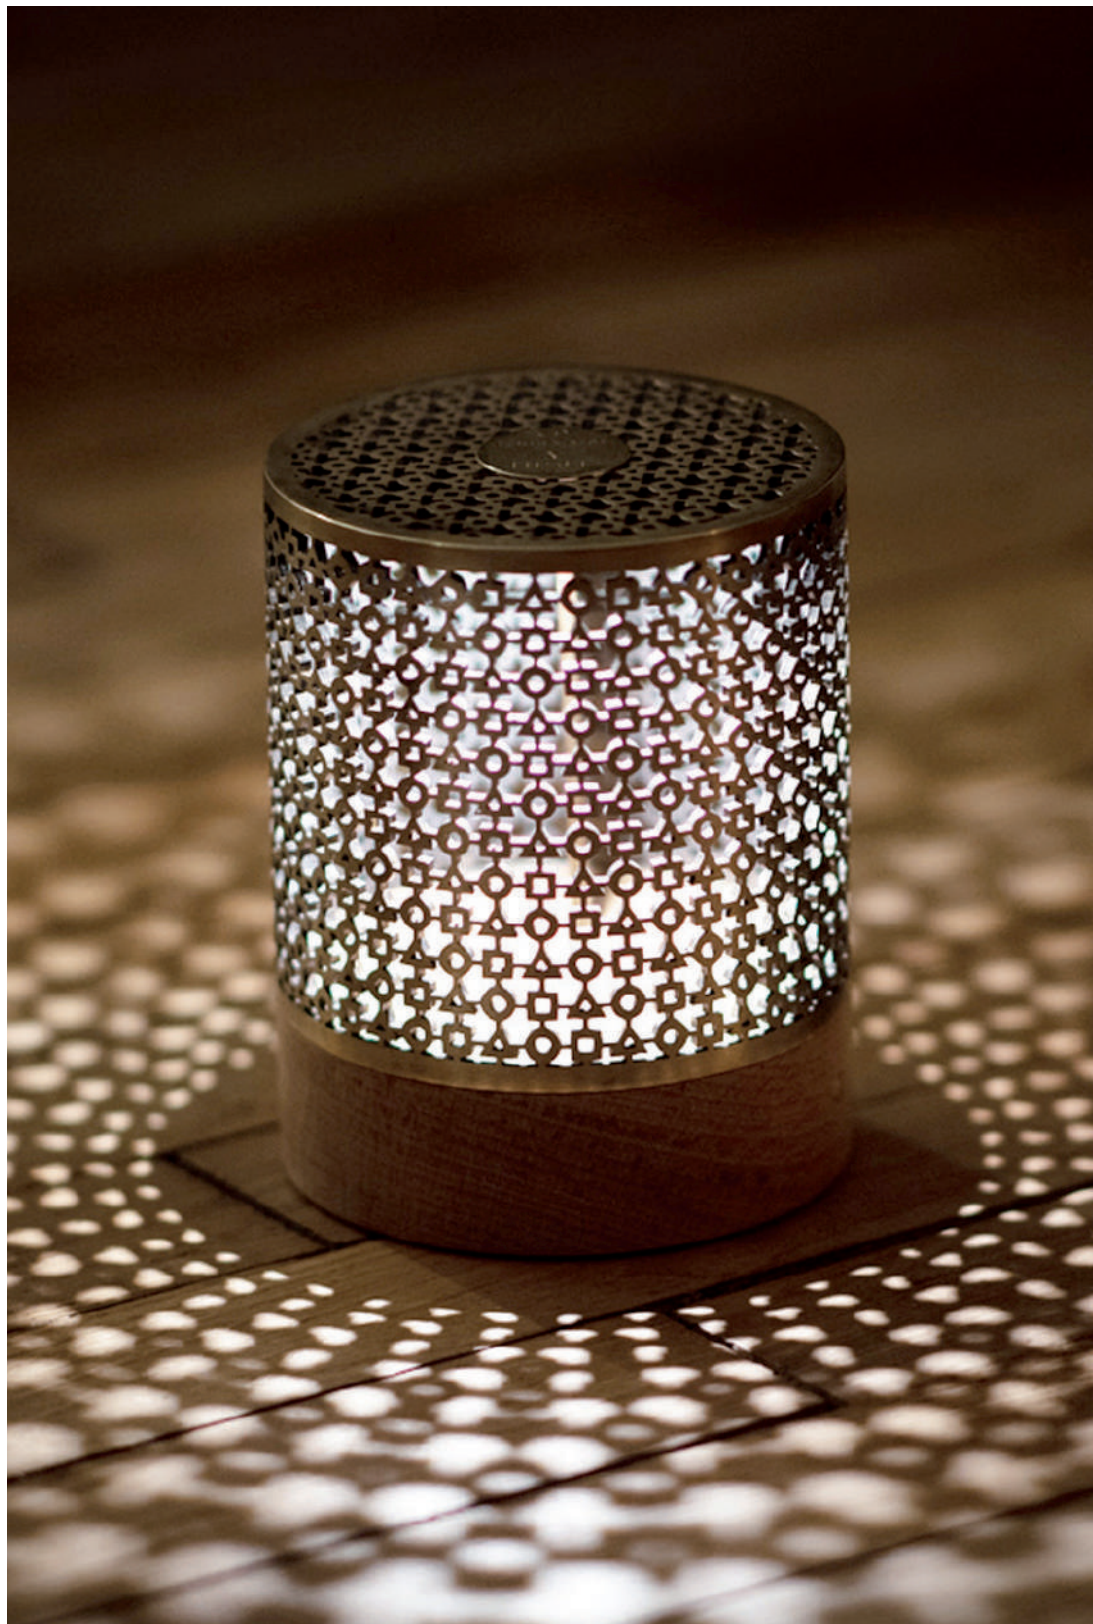

SPÉCIFICATIONS TECHNIQUES / TECHNICAL SPECIFICATIONS

Matériau : Bronze jaune patiné et socle en frêne

Dimensions : H = 14,6 cm. Base Ø 11cm

Poids : 990 g

LED : 2,8 W

Photométrie : 2700°K blanc chaud / 215Lm / IRC > 90

Batterie : Li-ion 2600mAh / 7,4V / 1 000 cycles complets

Rechargeable et remplaçable

Intensité : 5 variations disponibles en effleurant l'interrupteur tactile sur la base de la lampe

Autonomie : De 5 à 45h selon l'intensité choisie

Recharge : Durée 4h. Chargeur USB-C sur alimentation 5V (fourni), proposé avec prise EU, UK, US, AU, CN ou JP

Certifications et conformité :

Luminaire : CB CE IP31

Chargeur : CB CE

Spécifications sujettes à modification sans préavis

Material: Yellow patinated bronze and ash wood base

Dimensions: H = 14.6cm. Base Ø 11cm

Weight: 990 g

LED: 2.8 W

Photometry: 2700°K warm white / 215Lm / CRI > 90

Battery: Li-ion 2600mAh / 7.4V / 1 000 full cycles

Rechargeable and replaceable

Intensity: 5 variations available by touching the sensitive switch on the base of the lamp

Autonomy: From 5 to 45h according to selected intensity

Recharge: Duration 4h. USB-C charger on 5V power supply (supplied), offered with EU, UK, US, AU, CN or JP plug

Certifications and compliance:

Lighting: CB CE IP31

Charger: CB CE

Specifications subject to change without notice

**L'OBSOLESCENCE PROGRAMMÉE
N'EST PAS DANS LA PHILOSOPHIE HISLE,
TOUTES NOS LAMPES SONT RÉPARABLES.**

**ALL HISLE LAMPS CAN BE MAINTAINED
TO ENSURE YEARS OF IMPECCABLE
AND BEAUTIFUL LIGHT.**

GARANTIE / WARRANTY

La société HISLE prend en charge la réparation de la lampe dans les 3 ans à compter de la date d'achat et le remplacement de toute batterie défectueuse pendant un 1 an. Passé la période de garantie toute réparation devra être aux frais du client.

HISLE supports the repair of the lamp within 3 years from the date of purchase and the replacement of any defective battery for 1 year. After the warranty period, all repairs must be at the expense of the customer.

HISLE
27-29 RUE THIERS
56000 VANNES - FRANCE
+33 (0)2 30 85 96 15
HISLE@HISLE.FR

**PENSÉ ET FABRIQUÉ EN FRANCE
DESIGNED AND MADE IN FRANCE**

2023

HISLE.FR

Conception: badandpartners.com / © Photos: Benoit Teillet