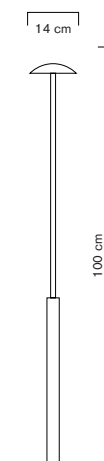

Above its head, a simple small hat by way of heavenly vault. Between those two poles, heaven and earth, a clear stroke, a graphic line full of confidence and lightness. Night is falling in the garden. Noises soften. Designed to provide a beautiful and pure outdoor light, the Zenith pays tribute to the night.