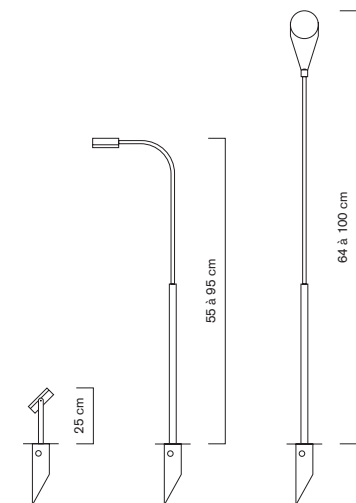

Existe en 3 formats avec 2 systèmes de fixation
Available in 3 sizes with 2 fixtures system