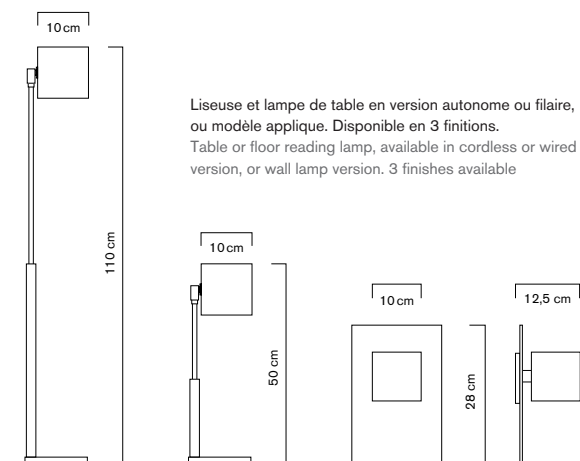

Liseuse et lampe de table en version autonome ou filaire, ou modèle applique. Disponible en 3 finitions.
Table or floor reading lamp, available in cordless or wired version, or wall lamp version. 3 finishes available